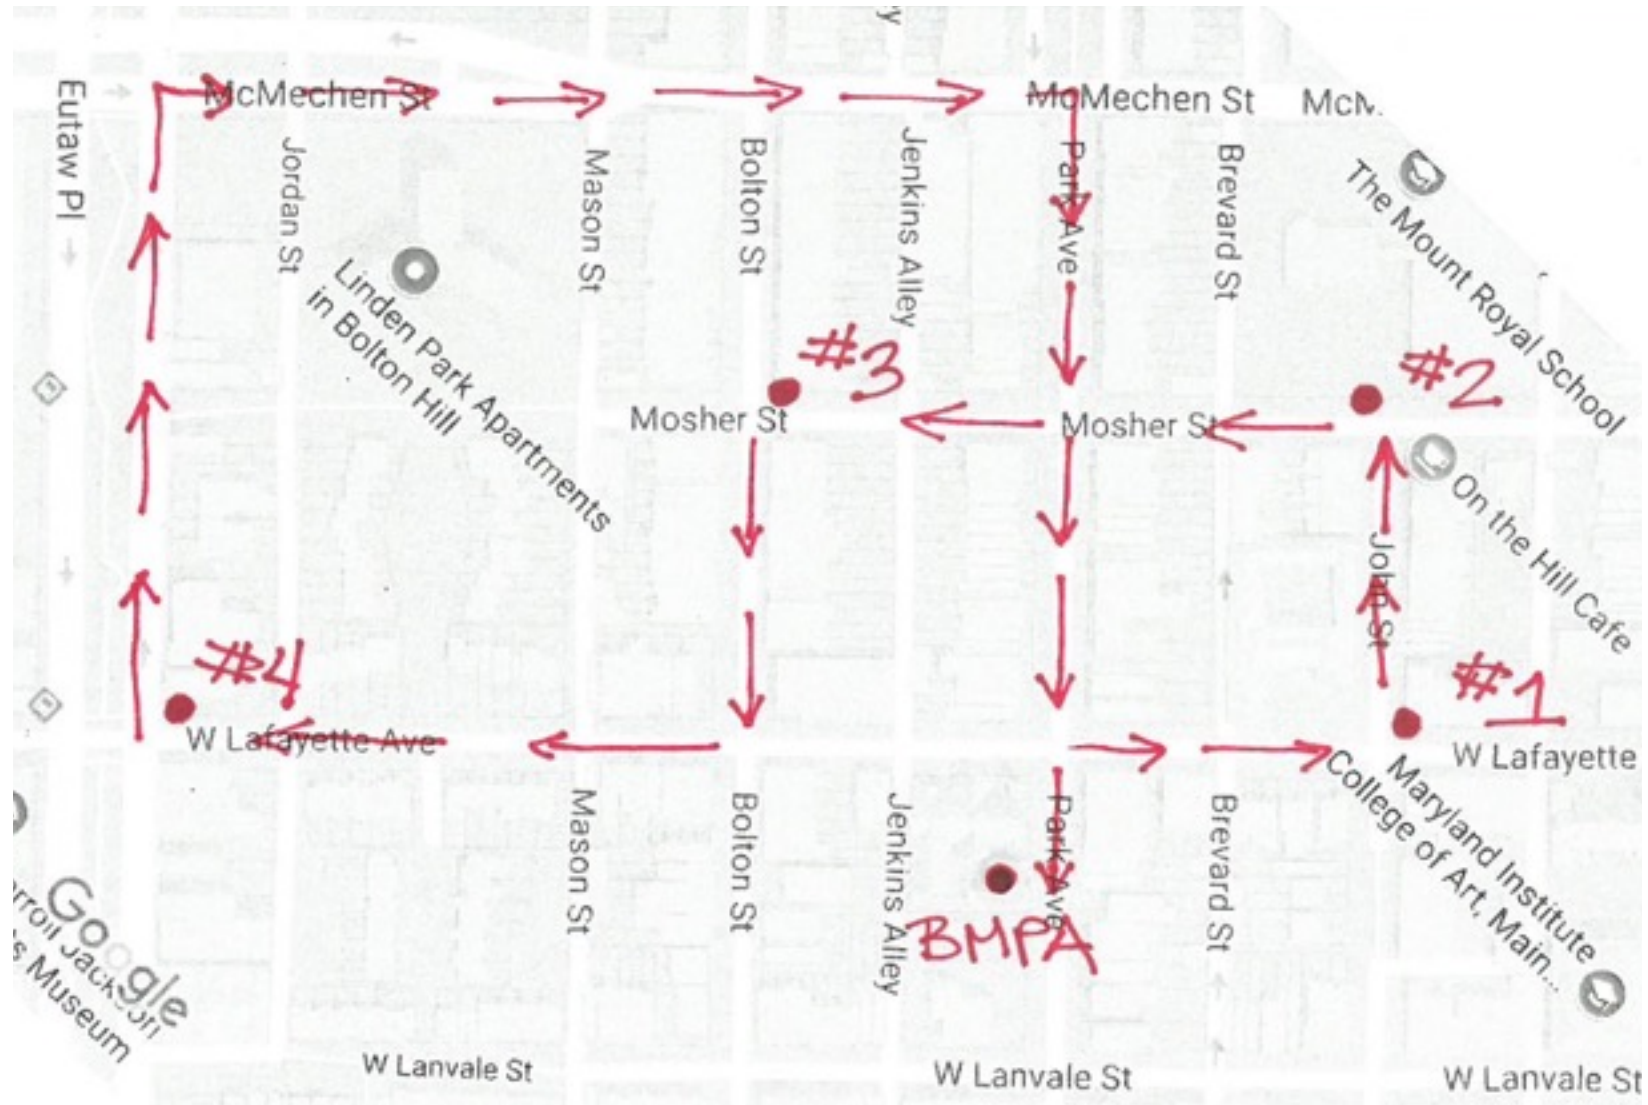

BMPA Shuttle Route - September 10, 2017

- Stop #1** - MICA Meyerhoff Building (W. Lafayette Avenue & John Street)
- Stop #2** - Mt. Royal School Parking Lot Entrance (Moshers Street & John Street)
- Stop #3** - B Restaurant (Moshers Street & Bolton Street)
- Stop #4** - W. Lafayette Avenue & Eutaw Place (North Bound Side)